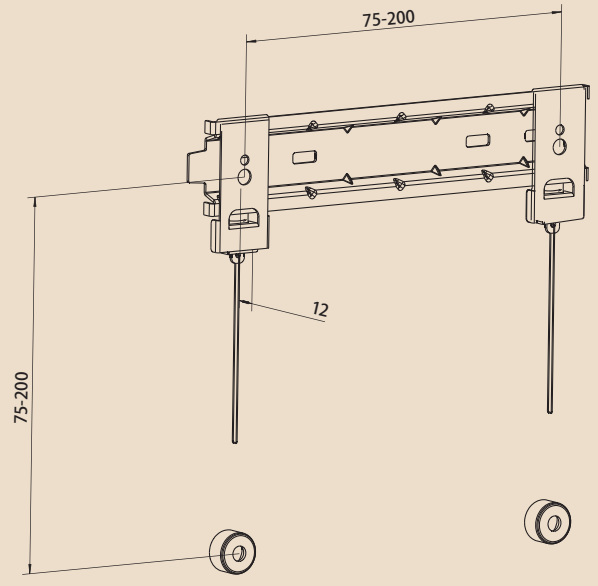

Features:

- Ultra low profile design ideal for the latest generation of LED TV's
- Pull cord for easy release of TV

23"-50" 
58-127CM

Technical Specifications:

Max Load	Distance from wall (Folded)	Distance from wall (Extended)	Swivel Range	Tilt Range	No of Articulation Points	Mounting Pattern	VESA Compatible
60Kg/ 132lbs	12mm/ 0.5"	n/a n/a	n/a	n/a	0	Double Stud & Solid Wall	75x75 to 200x200

**DIMENSIONS & SPECIFICATIONS SHEET: LP2SRFS200-RO
FLAT TO WALL TV MOUNT**

Packed image

Line drawing

All dimensions are in mm

Packaging Information:

Product Number	Description	Product Packaging		Outer Packaging		
		Type	Barcode	Type	Qty in Box	Barcode
LP2SRFS200-RO	Flat to Wall TV Mount	Colour Gift Box	5015056 538174	Brown Outer with Label	10	05015056 540351

Weight & Dimensions:

Product			Product Box			Outer Box		
Extended	Folded	Net Weight	Dimensions	Gross Weight	Cubic	Dimensions	Gross Weight	Cubic
25 x 8 x 1.2 cm	n/a	0.410kg	26.5 x 11 x 2.5 cm	0.06kg	0.0007m ³	28 x 25 x 16.5 cm	5.045kg	0.0116m ³
9.84" x 3.15" x 0.47"	n/a	0.902lbs	10.43" x 4.33" x 0.98"	0.12lbs	0.0257ft ³	11.02" x 9.84" x 6.50"	11.099lbs	0.4079ft ³