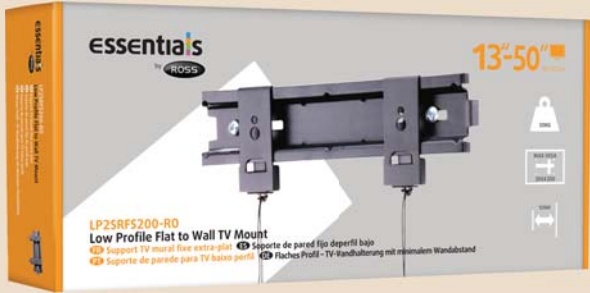

TECHNICAL DATA SHEET: LP2SRFS200-RO FLAT TO WALL TV MOUNT

The Essentials Series is a range of **simple**, no-fuss **TV mounts** that offer **fully-featured**, easy to use **functionality** at price points that represent **excellent value for money**.

Features:

- Ultra low profile design ideal for the latest generation of LED TV's
- Pull cord for easy release of TV

23"-50" 
58-127CM

Technical Specifications:

Max Load	Distance from wall (Folded)	Distance from wall (Extended)	Swivel Range	Tilt Range	No of Articulation Points	Mounting Pattern	VESA Compatible
60Kg/ 132lbs	12mm/ 0.5"	n/a n/a	n/a	n/a	0	Double Stud & Solid Wall	75x75 to 200x200

**DIMENSIONS & SPECIFICATIONS SHEET: LP2SRFS200-RO
FLAT TO WALL TV MOUNT**

Packed image

Line drawing

All dimensions are in mm

Packaging Information:

Product Number	Description	Product Packaging		Outer Packaging		
		Type	Barcode	Type	Qty in Box	Barcode
LP2SRFS200-RO	Flat to Wall TV Mount	Colour Gift Box	5015056 538174	Brown Outer with Label	10	05015056 540351